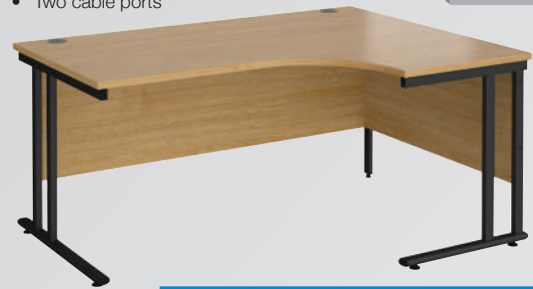

CODE	WIDTH	STYLE	PRICE
MC14EL	1400mm	Left hand	£169.00
MC14ER	1400mm	Right hand	£169.00
MC16EL	1600mm	Left hand	£179.00
MC16ER	1600mm	Right hand	£179.00
MC18EL	1800mm	Left hand	£189.00
MC18ER	1800mm	Right hand	£189.00

Please add frame colour followed by top finish when ordering e.g MC16ER with black frame in oak = MC16ERKO