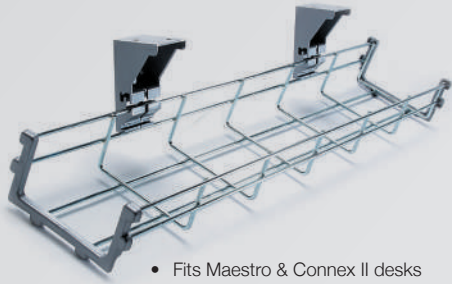

BACK-TO-BACK DESKS

- Two straight 800mm deep desks back-to-back, both with scalloped tops
- Extended rectangular steel framework for added strength & stability

From **£239.00**

CODE	WIDTH	DEPTH	HEIGHT	PRICE
SCO1216	1200mm	1600mm	725mm	£239.00
SCO1416	1400mm	1600mm	725mm	£259.00
SCO1616	1600mm	1600mm	725mm	£279.00

Please add frame colour followed by top finish when ordering e.g **SCO1216** with silver frame in oak = **SCO1216-S-O**

CABLE TRAYS

From
£29.00

- Fits Maestro & Connex II desks

SINGLE CABLE TRAY

CODE	USAGE	WIDTH	DEPTH	HEIGHT	PRICE
WB0800-S	Fits 1000 wide desk	800	110	100	£29.00
WB1000-S	Fits 1200 wide desk	1000	110	100	£30.00
WB1200-S	Fits 1400 wide desk	1200	110	100	£33.00
WB1400-S	Fits 1600 wide desk	1400	110	100	£38.00