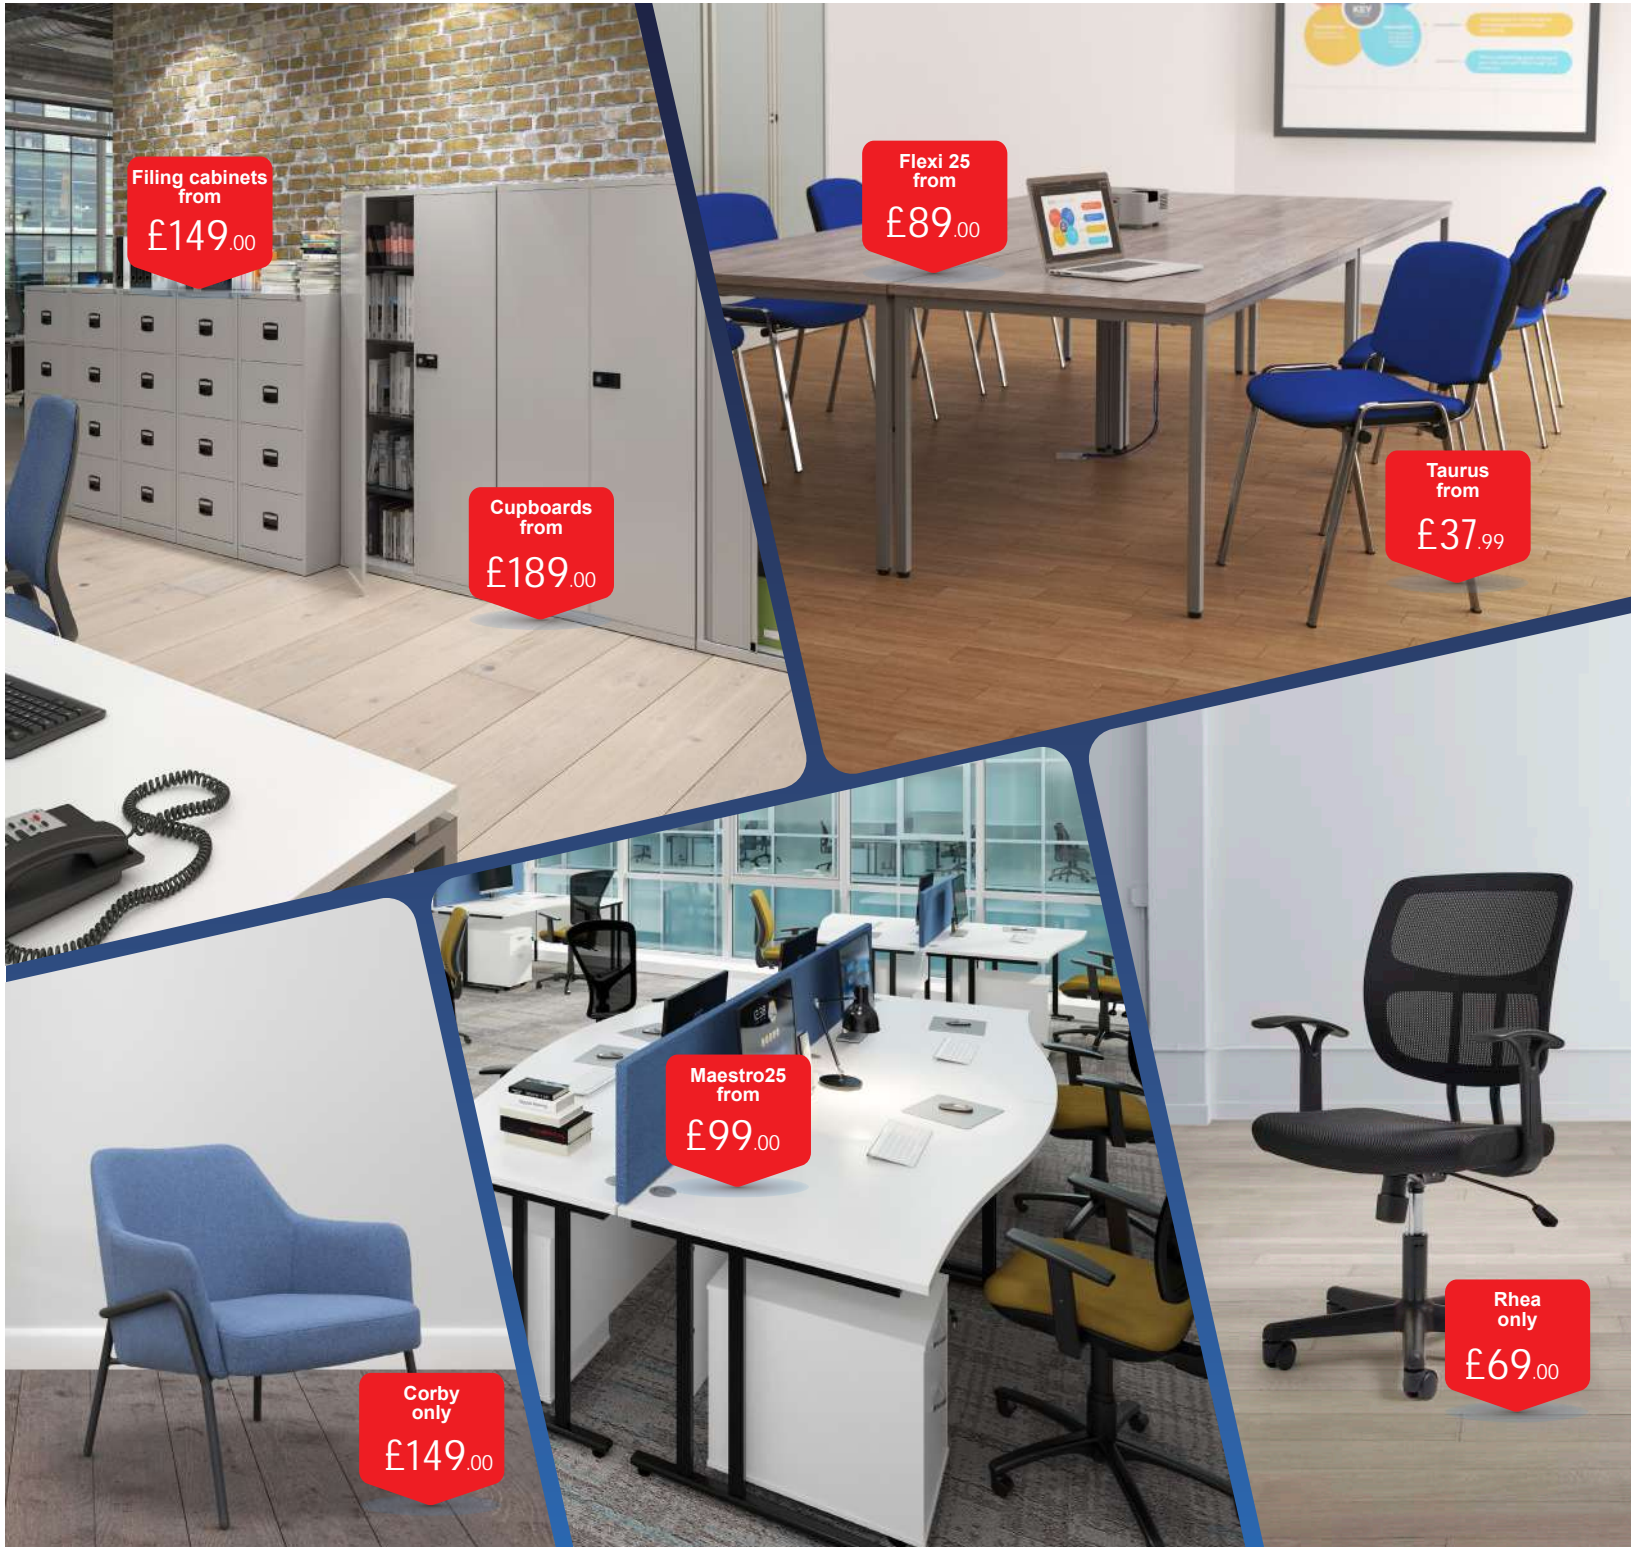

LEICESTER OFFICE

equipment ltd

Tel: 0116 260 2692

Sales@leicesterofficeequipment.co.uk
www.leicesterofficeequipment.co.uk

OFFICE FURNITURE

specialists

740 Melton Road, Thurmaston,
Leicester,
LE4 8BD

Filing cabinets
from
£149.00

Flexi 25
from
£89.00

Cupboards
from
£189.00

Taurus
from
£37.99

Corby
only
£149.00

Maestro25
from
£99.00

Rhea
only
£69.00

✉ sales@leicesterofficeequipment.co.uk

☎ 01162 602 692